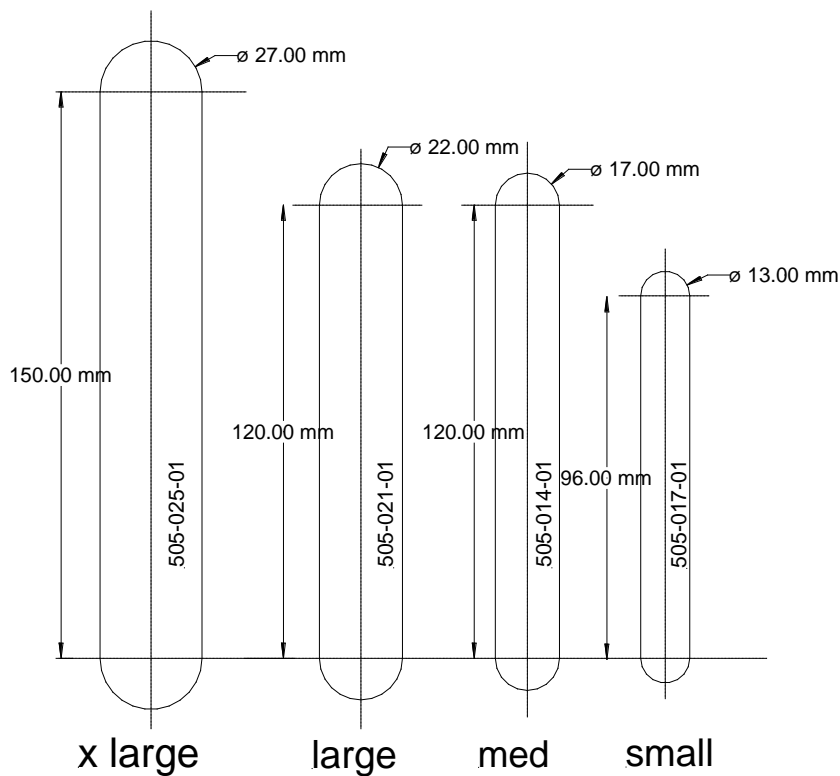

**Selden Slot Fittings**

Slot Fitting Type	Assy Number	Slot Width	Max Dimeter		Cutout	
			Rope	Rope/Wire	Ø Holes	@ Ctrs.
Slot fitting, small	505-017-01	10	ø10**	ø8 / ø4	13	96
Slot fitting, medium	505-014-01	14	ø14	ø12 / ø5	17	120
Slot fitting, large	505-021-01	18	ø16	ø14 / ø7	22	120
Slot fitting, extra-large	505-025-01	24	ø20	ø16 / ø8	27	150

\*\* Note: If using hard rope, max. diameter is 8mm

Available from

**Proyacht Rigging Services**

Unit 4

Metherell Avenue Industrial estate

Brixham

Devon

TQ5 9QL